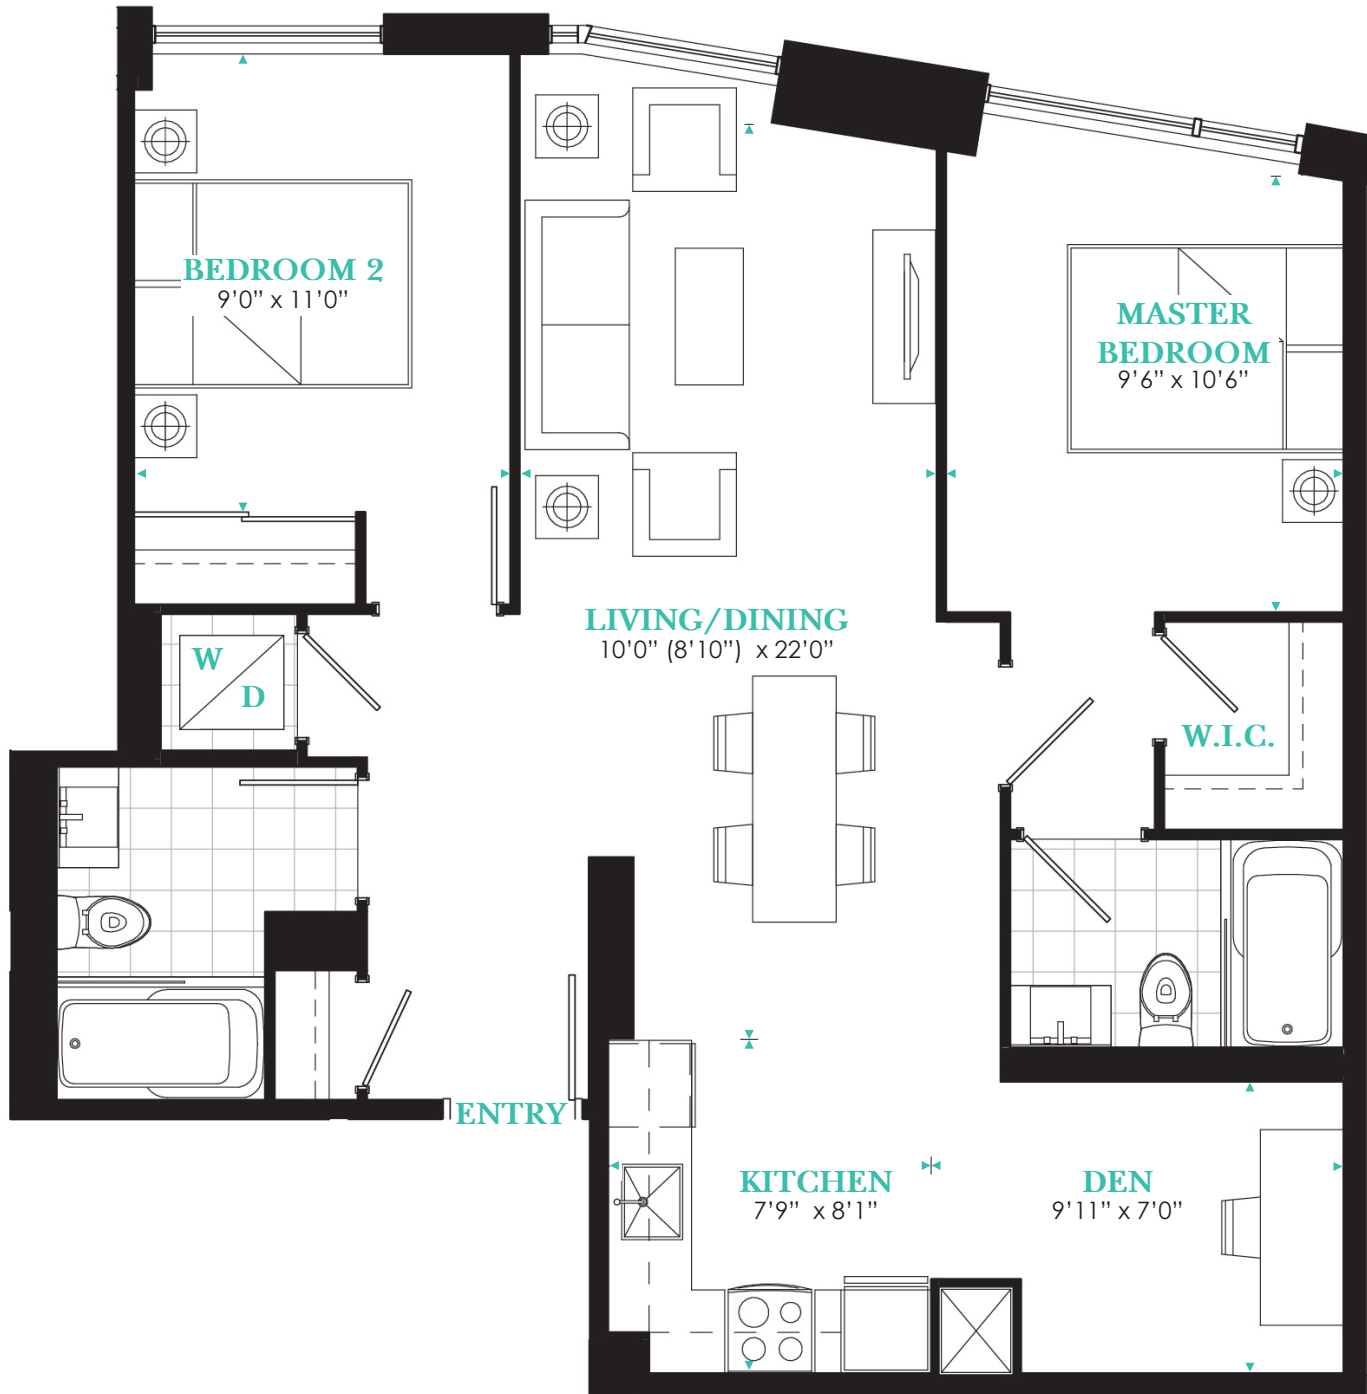

SUITE 904

2 BEDROOM + DEN

Suite Area: **931** SQ.FT.

All areas and stated room dimensions are approximate. Sizes and specifications are subject to change without notice. Actual living area and balcony/terraces may vary from floor stated areas. E. & O.E.